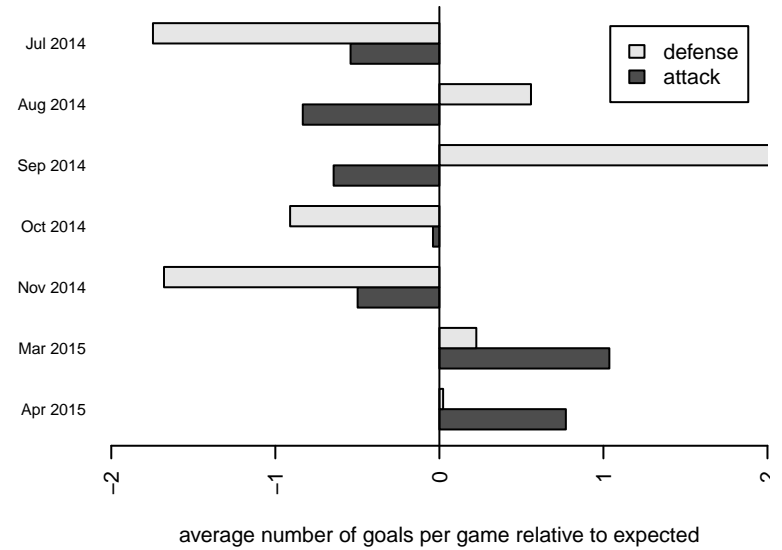

Performance relative to 13 month average