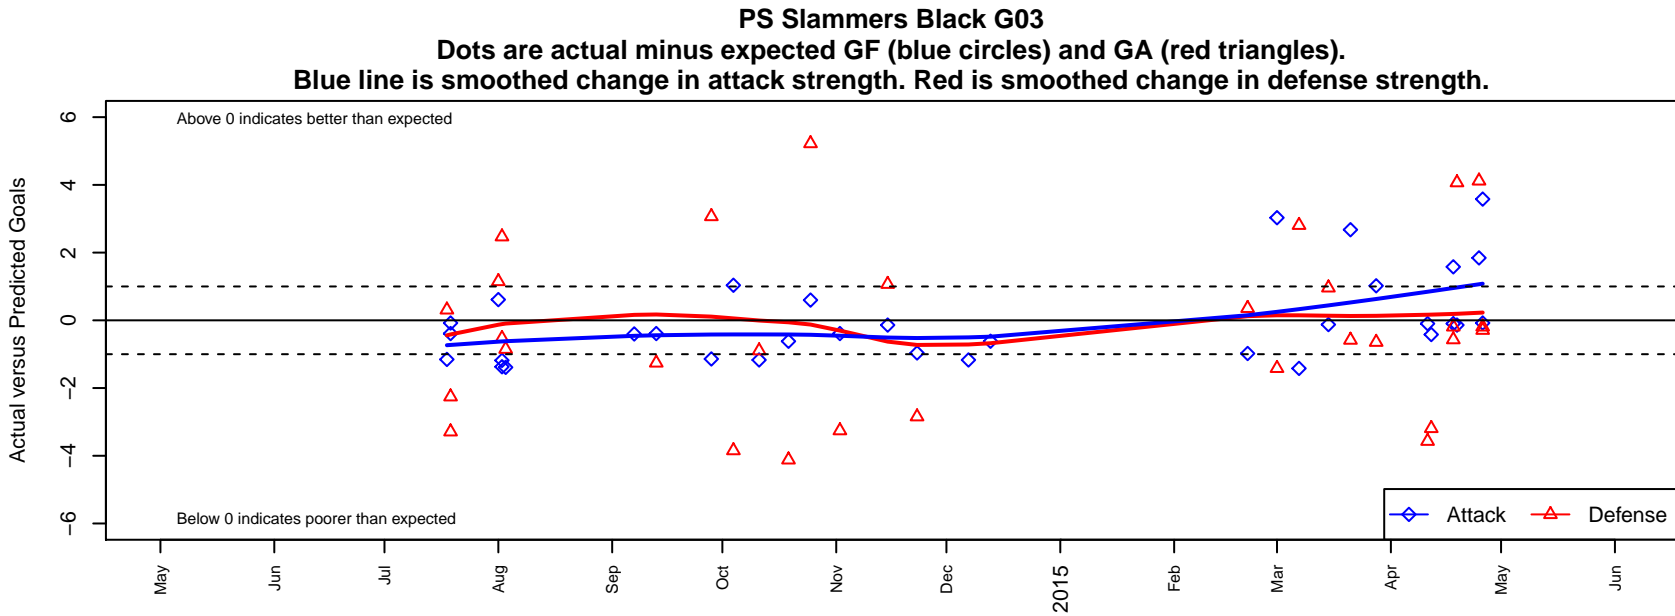

PS Slammers Black G03

Puget Sound Slammers
 Lacey, WA
 G03 total strength=120
 attack=0.21 defense=0.04
 fall league = PSPL Classic 1 U11
 spr league = Spr PSPL Copa U11

alt names used:
 G03 Puget Sound Slammers
 G03 Slammers
 PS Slammers G03 Puget Sound Slammers
 PS Slammers G03 Puget Sound Slammers
 PS SLAMMERS G03 (WA)

Venues played:
 2014 KITG GU11 Green
 2014 Blast Off GU11 C
 2014 PSPL Classic 1 U11
 2014 Spr PSPL Copa U11
 2014 WA Cup GU11 Silver/Bronze U11

**attack and defense variance (black dot)
relative to other teams
and top 10 in region**