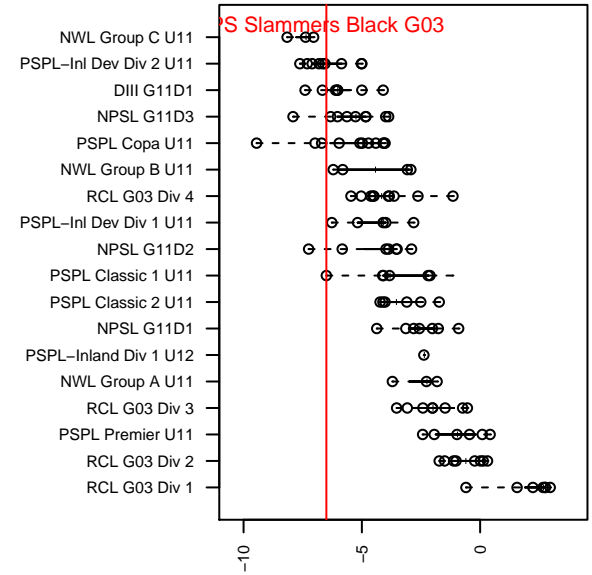

**attack and defense rating
relative to others at age
and all opponents in last 13 months**