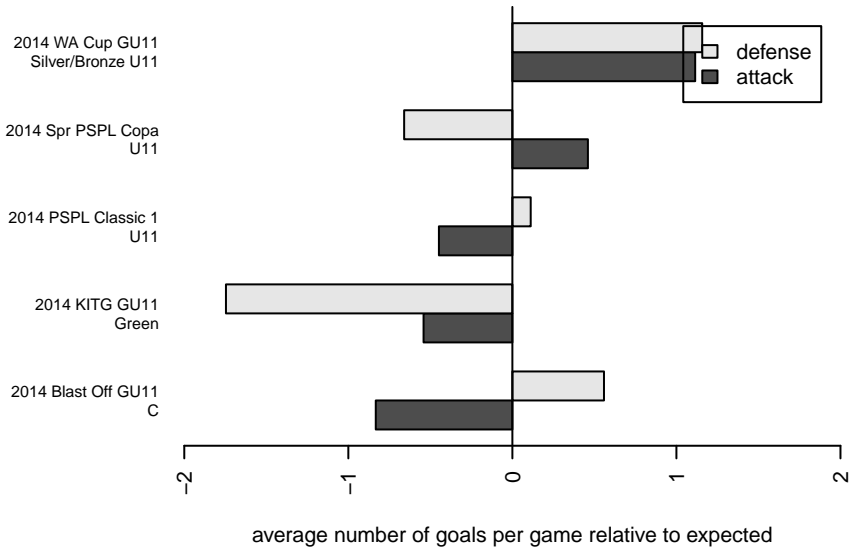

Performance relative to 13 month average